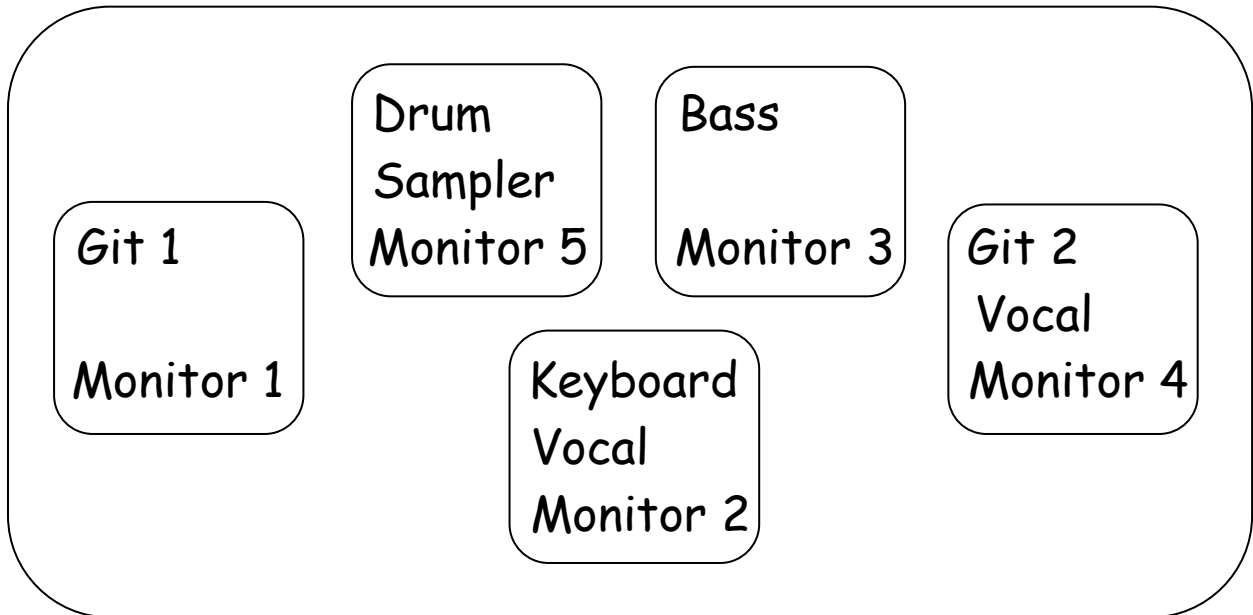

E73

Tech rider / Stage plot

Git 1	- 1x Shure SM57
Git 2	- 1x Shure SM57
Background Vocal	- Line XLR
Bass	- Line XLR Stecker
Keyboard	- 2x Line XLR Stecker
Lead Vocal	- Line XLR
Drum	- Bass Drum
	- Snare
	- Hi-Hat
	- Tom 1
	- Tom 2
	- Tom 3
	- 2x Overhead
Sampler	- 1x Line (Sampler)